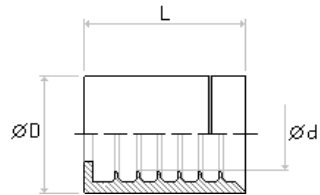

SWAGED FERRULE MTH1
BOCCOLA PRESSARE MTH1

BPT15

Part Number Codice	hose ID			Ø D		L		d		Hose Valid for
	[in]	[mm]	size	[in]	[mm]	[in]	[mm]	[in]	[mm]	
BPT150303I	3/16"	4,8	3	0,59	15,0	1,18	30,0	0,46	11,6	MTH1-1SC
BPT150404I	1/4"	6,4	4	0,71	18,0	1,18	30,0	0,57	14,5	MTH1-1SC
BPT150505I	5/16"	8,0	5	0,79	20,0	1,18	30,0	0,63	16,0	MTH1-1SC
BPT150606I	3/8"	9,5	6	0,83	21,0	1,34	34,0	0,71	18,0	MTH1-1SC
BPT150808I	1/2"	12,7	8	1,00	25,5	1,34	34,0	0,85	21,5	MTH1-1SC
BPT151010I	5/8"	16,0	10	1,10	28,0	1,46	37,0	0,90	23,0	MTH1-1SC
BPT151212I	3/4"	19,0	12	1,26	32,0	1,67	42,5	1,05	26,6	MTH1-1SC
BPT151616I	1"	25,4	16	1,58	40,0	1,97	50,0	1,32	33,5	MTH1-1SC