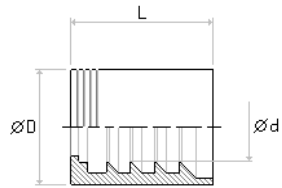

SWAGED FERRULE R9R – 4SP
BOCCOLA PRESSARE R9R – 4SP

BPP80

Part Number Codice	hose ID			Ø D		L		d		Hose Valid for
	[in]	[mm]	size	[in]	[mm]	[in]	[mm]	[in]	[mm]	
BPP801212I	3/4"	19,0	12	1,50	38	2,12	54	1,14	29,0	R9R – 4SP
BPP801616I	1"	25,4	16	1,81	46	2,52	64	1,42	36,0	R9R – 4SP
BPP802020I	1.1/4"	31,8	20	2,20	56	2,60	66	1,85	47,0	R9R – 4SP
BPP802424I	1.1/2"	38,1	24	2,64	67	3,03	77	2,20	56,0	R9R – 4SP
BPP803232I	2"	50,8	32	3,15	80	3,15	80	2,72	69,0	R9R – 4SP