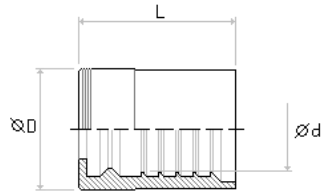

SWAGED FERRULE R13-R15 LOCK
BOCCOLA PRESSARE R13-R15 LOCK

BPI90

Part Number Codice	hose ID			Ø D		L		d		Hose Valid for
	[in]	[mm]	size	[in]	[mm]	[in]	[mm]	[in]	[mm]	
BPI901212I	3/4"	19,0	12	1,50	38	2,36	60	1,18	30,0	R13-R15 LOCK
BPI901616I	1"	25,4	16	1,81	46	2,94	75	1,47	37,3	R13-R15 LOCK
BPI902020I	1.1/4"	31,8	20	2,36	60	3,46	88	1,91	48,5	R13-R15 LOCK
BPI902424I	1.1/2"	38,1	24	2,64	67	3,70	94	2,21	56,0	R13-R15 LOCK
BPI903232I	2"	50,8	32	3,33	84,5	3,90	99	2,80	71,0	R13-R15 LOCK